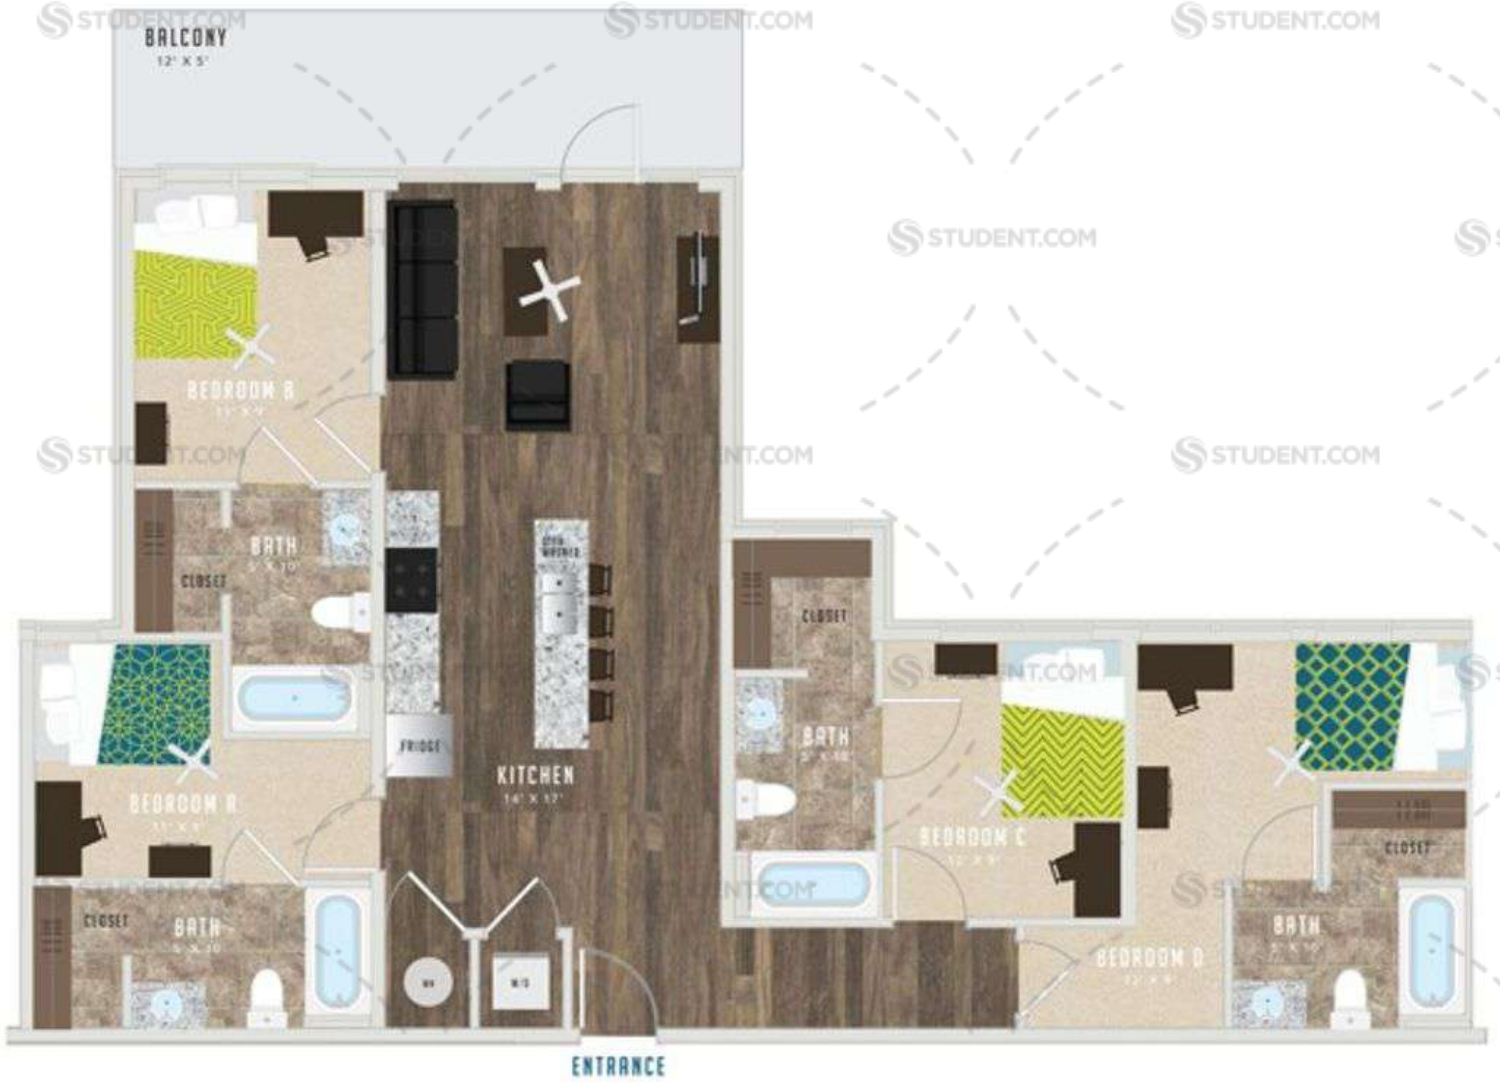

STUDENT.COM

STUDENT.COM

ENTRANCE

CLOSET

STUDENT.COM

STUDENT.COM

PATIO  
14' X 6'

STUDENT.COM

STUDENT.COM

STUDENT.COM

STUDENT.COM

LIVING ROOM  
13' X 12'

STUDENT.COM

COM

STU

DISH WASHER    FRIDGE